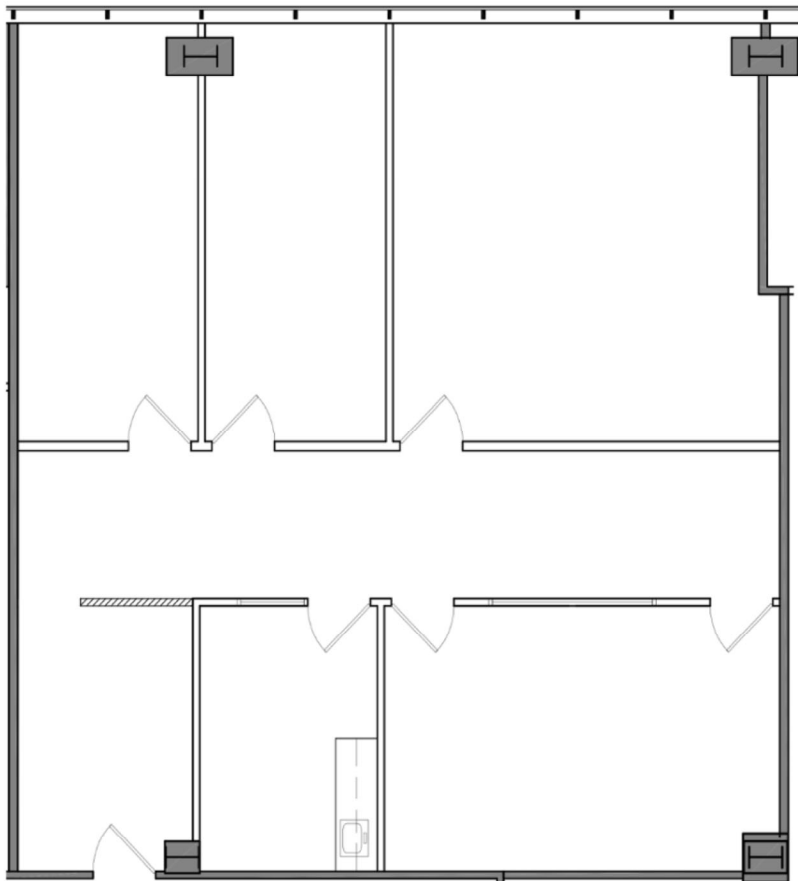

MAIN STREET

town center

2677 N MAIN STREET, SANTA ANA, CA 92705

SUITE 1070 / ±1,659 SF

PETER WELLS

First Vice President

Lic. 01718361

+1 714 371 9220