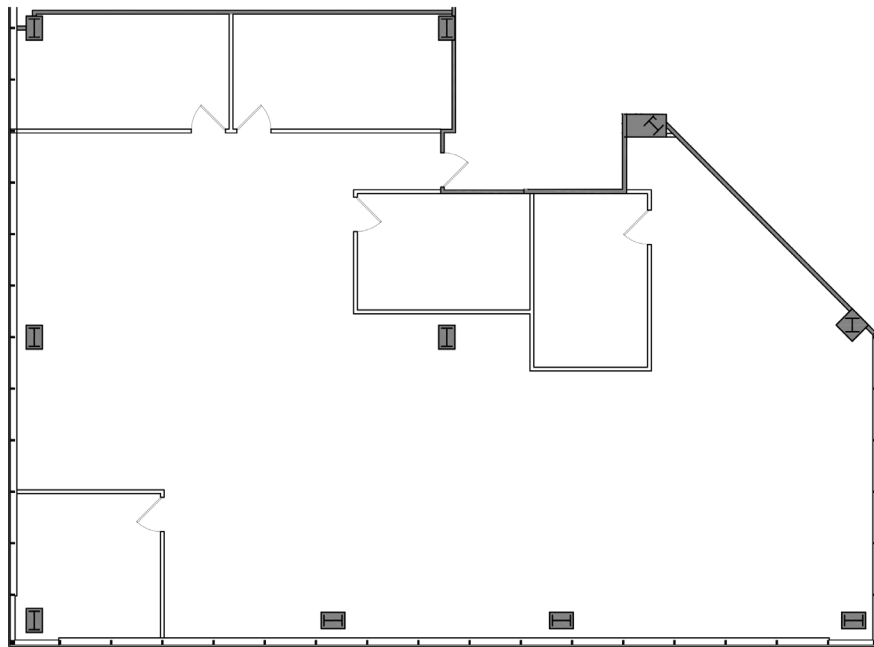

MAIN STREET

town center

2677 N MAIN STREET, SANTA ANA, CA 92705

SUITE 570 / ±4,184 SF

PETER WELLS

First Vice President

Lic. 01718361

+1 714 371 9220