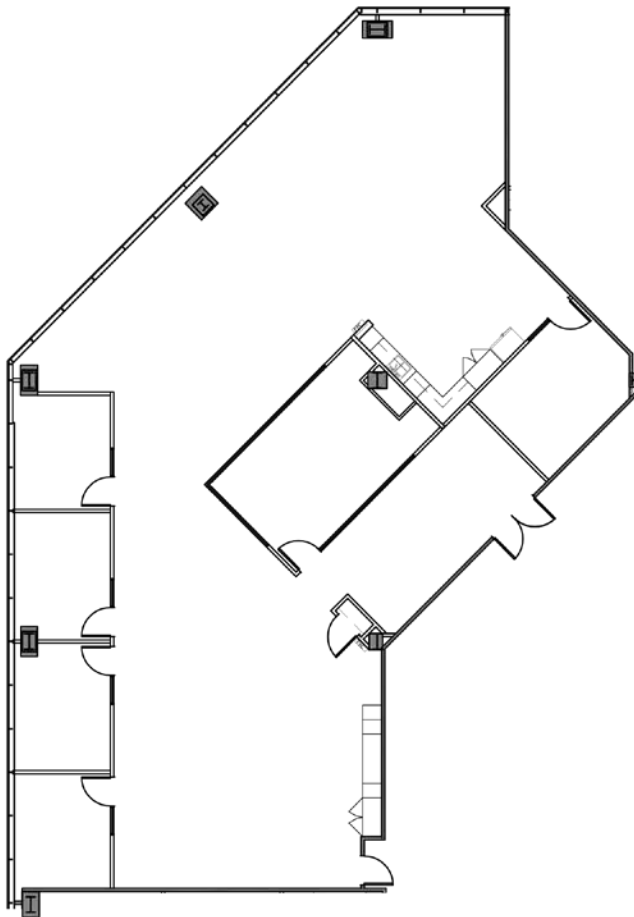

MAIN STREET

town center

2677 N MAIN STREET, SANTA ANA, CA 92705

SUITE 550 / ±4,547 SF

PETER WELLS

First Vice President

Lic. 01718361

+1 714 371 9220