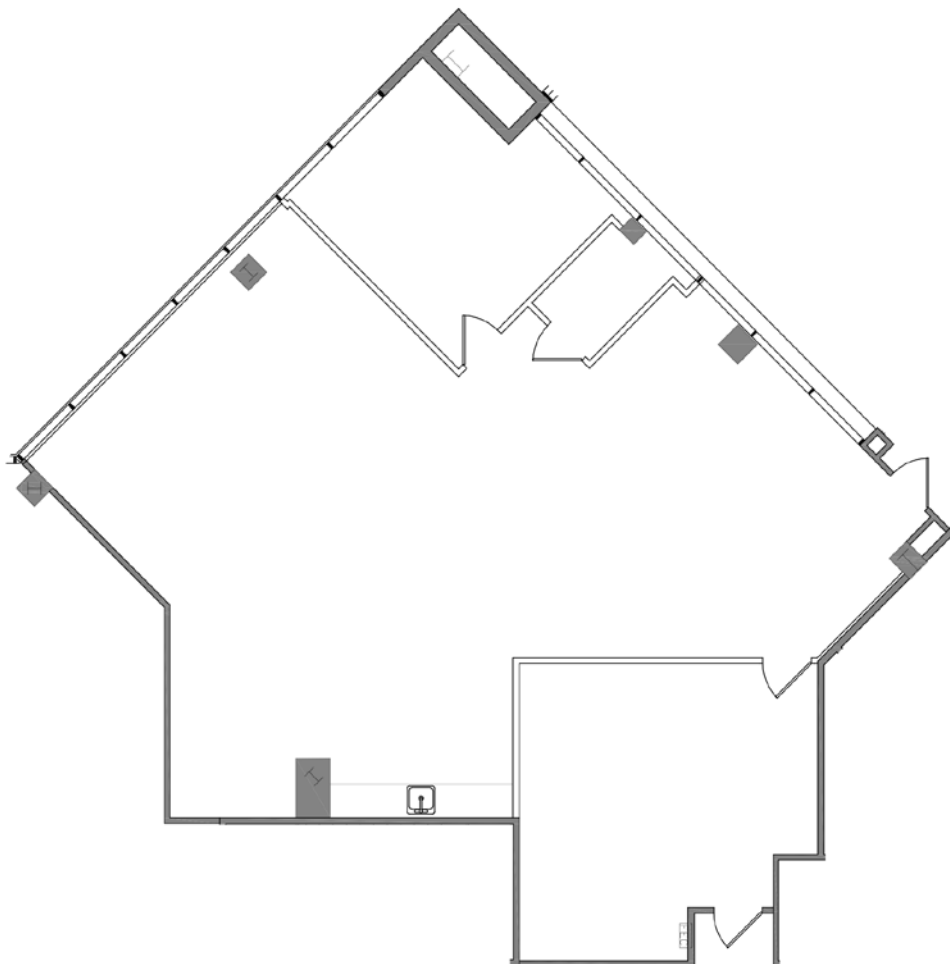

MAIN STREET

town center

2677 N MAIN STREET, SANTA ANA, CA 92705

SUITE 250 / ±2,267 SF

PETER WELLS

First Vice President

Lic. 01718361

+1 714 371 9220