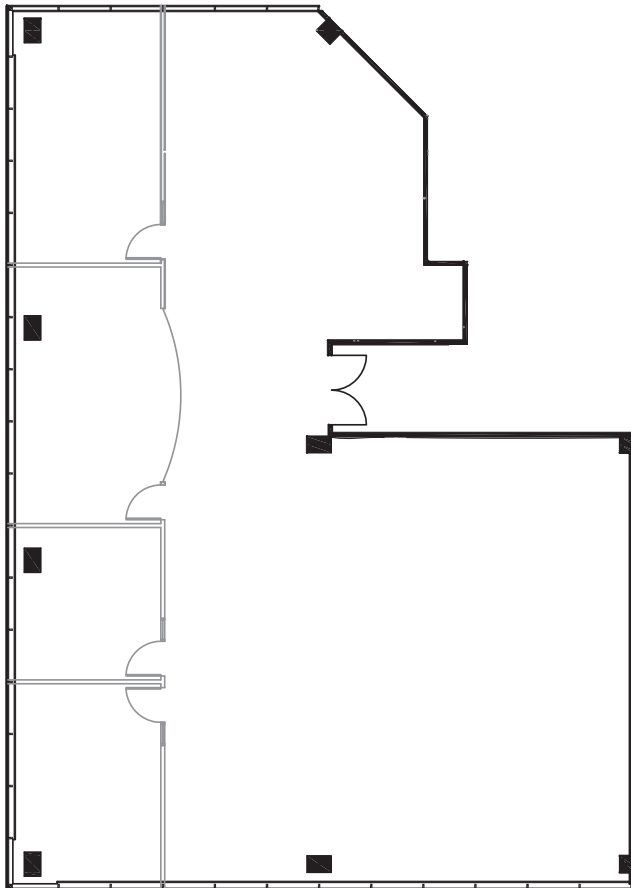

MAIN STREET

town center

2677 N MAIN STREET, SANTA ANA, CA 92705

SUITE 240 / ±4,096 SF

PETER WELLS

First Vice President

Lic. 01718361

+1 714 371 9220